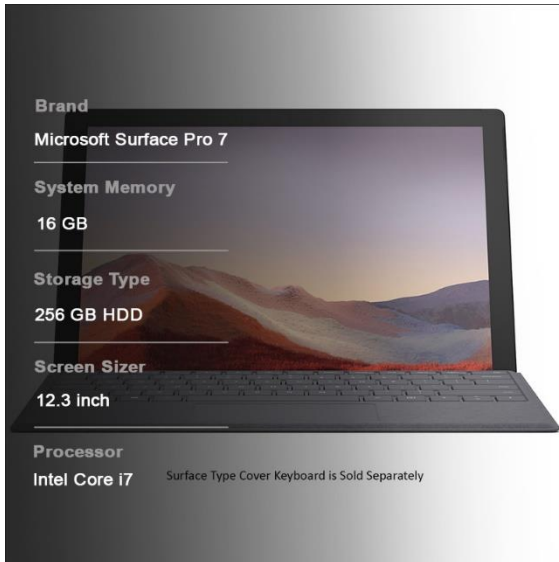

KEY HIGHLIGHTS

GENERAL EVALUATION

The MICROSOFT SURFACE PRO 7 laptop has been carefully inspected to assess its condition accurately, while the device is generally in normal condition we have identified some observations which are detailed below.