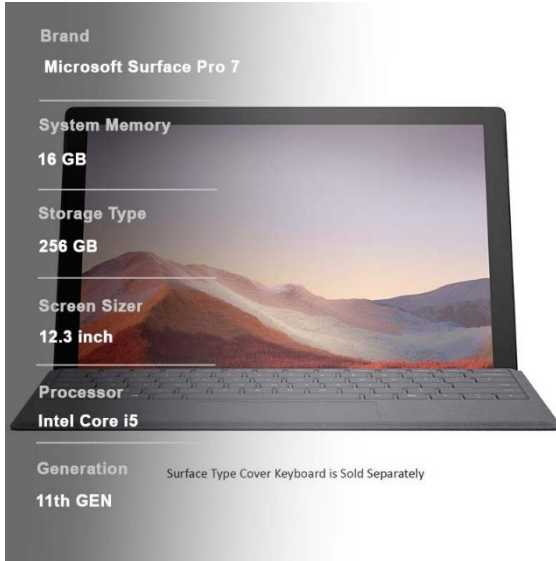

This report aims to provide an assessment of a used laptop. The purpose is to evaluate the condition of the device and provide potential buyers with detailed information regarding any cosmetic imperfections.

KEY HIGHLIGHTS

GENERAL EVALUATION

The MICROSOFT SURFACE PRO 7 laptop has been carefully inspected to assess its condition accurately, while the device is generally in normal condition we have identified some observations which are detailed below.

EXTERIOR EXAMINATION

The top cover exhibits minor scratches however the sides of the palm rest are clean. Furthermore, the bottom panel remains clean and devoid of any scratches or marks, indicating minimal use or careful maintenance. Overall, the rest of the device's exterior remains in normal condition. however paint is peeling off from the sides. This device is with keyboard.

INTERNAL ASSESSMENT

The internal components of the laptop are in excellent condition. The keyboard functions perfectly, with all keys intact and showing no signs of wear. Similarly, the touchpad operates smoothly and is free from any signs of wear or damage. The screen is immaculate, devoid of any scratches, smudges, or blemishes, ensuring a clear and crisp display.

All ports and connectors have been thoroughly inspected and are in optimal working condition, guaranteeing reliable connectivity.

The battery's health is 87% robust, maintaining its capacity effectively for prolonged usage..

CONCLUSION

The MICROSOFT SURFACE PRO 7 laptop is in excellent overall condition. Despite these minor imperfections, the device remains fully functional and ready for use.

RECOMENDATIONS

We recommend the MICROSOFT SURFACE PRO 7 laptop for individuals who prioritize performance over minor cosmetic blemishes. With its robust specifications and reliable performance, this laptop offers exceptional value for users needing a powerful computing solution.

DISCLAIMER

This inspection report is based on a comprehensive visual examination conducted by our certified technicians. While every effort has been made to provide an accurate assessment, individual perspectives can vary. Hence prospective buyers are encouraged to conduct their own inspection or request additional information to ensure complete satisfaction with their purchase decision.