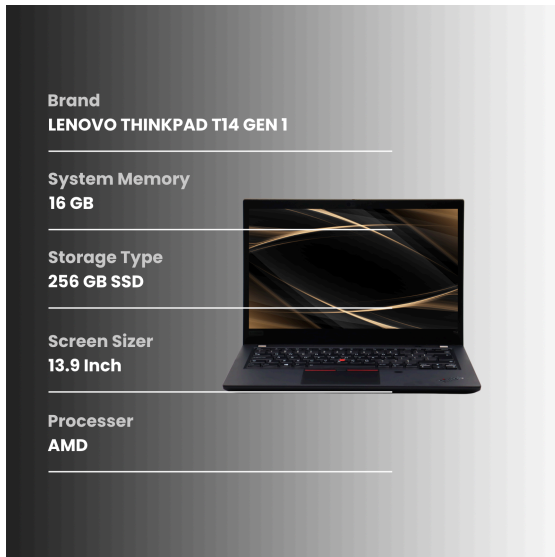

KEY HIGHLIGHTS

General Assessment

The Lenovo ThinkPad T14 GEN 1 laptop has been carefully inspected to assess its condition accurately, while the device is generally in Good condition, we have identified some observations which are detailed below.