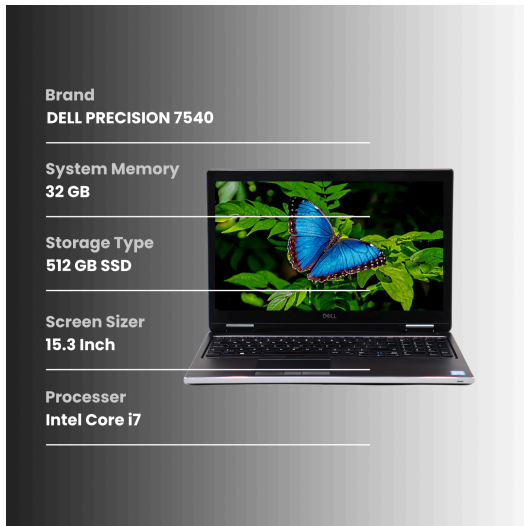

## 218544000985

This report aims to provide an assessment of a used laptop. The purpose is to evaluate the condition of the device and provide potential buyers with detailed information regarding any cosmetic imperfections.

### General Assessment

The DELL Precision 7540 laptop has been carefully inspected to assess its condition accurately, while the device is generally in Good condition, we have identified some observations which are detailed below.