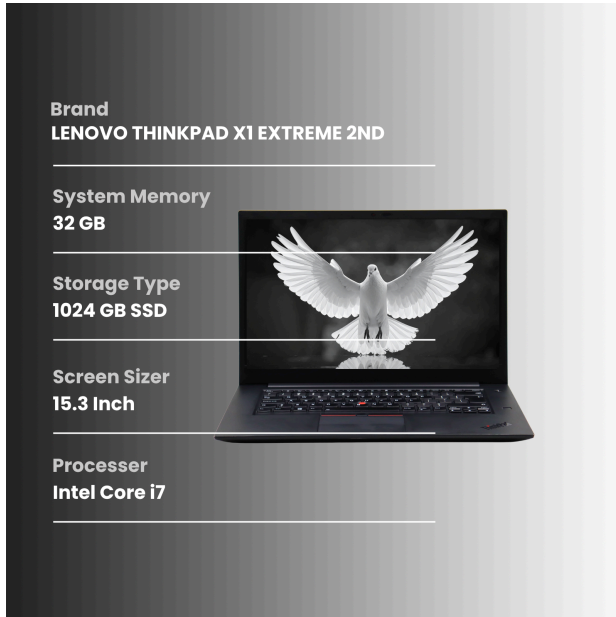

218544000363

This report aims to provide an assessment of a used laptop. The purpose is to evaluate the condition of the device and provide potential buyers with detailed information regarding any cosmetic imperfections.

KEY HIGHLIGHTS

General Assessment

The Lenovo THINKPAD X1 EXTREME 2ND laptop has been carefully inspected to assess its condition accurately, while the device is generally in

Good condition, we have identified some observations which are detailed below.

Noted Observations

The top cover has no scratches, and the sides of the palm rest are clean. The bottom panel is also free of scratches or marks, showing that the device has been used carefully. Overall, the exterior is in excellent condition