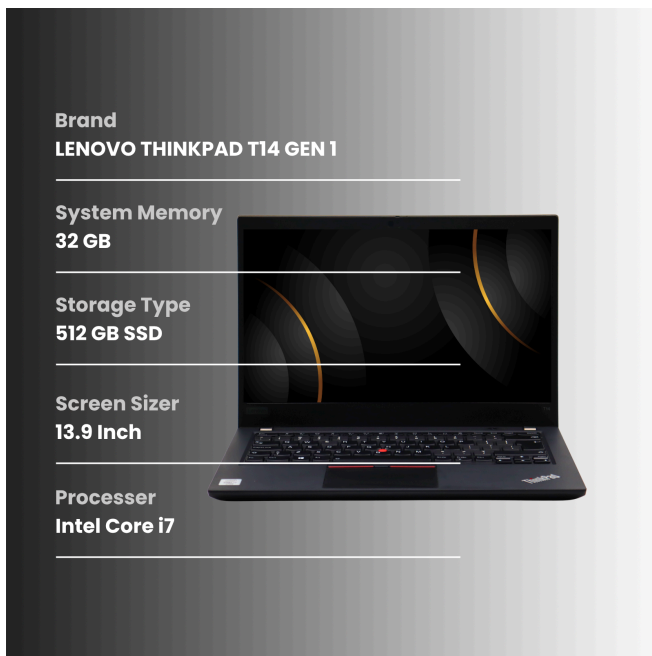

This report aims to provide an assessment of a used laptop. The purpose is to evaluate the condition of the device and provide potential buyers with detailed information regarding any cosmetic imperfections.

KEY HIGHLIGHTS

General Assessment

The THINKPAD T14 GEN 1 laptop has been carefully inspected to assess its condition accurately, while the device is generally in Good condition, we have identified some observations which are detailed below.

Noted Observations

The laptop is in good condition overall. The top cover is clean with no scratches, and the palm rest areas are also well maintained. The bottom panel is free from any marks, showing that it has been used carefully. Overall, the exterior looks neat and well taken care of.