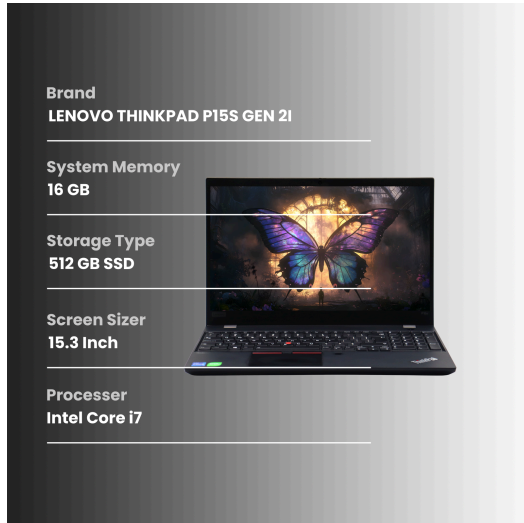

218211002098

This report aims to provide an assessment of a used laptop. The purpose is to evaluate the condition of the device and provide potential buyers with detailed information regarding any cosmetic imperfections.

KEY HIGHLIGHTS

General Assessment

The THINKPAD P15S GEN 2I laptop has been carefully inspected to assess its condition accurately, while the device is generally in Good condition, we have identified some observations which are detailed below.

Noted Observations

The top cover has no scratches, and the sides of the palm rest are clean. The bottom panel is free of marks, indicating careful use. Overall, the exterior is in excellent condition.

BATTERY HEALTH

The **battery's health 99%** is also robust, maintaining its capacity effectively for prolonged usage.

DISCLAIMER

This inspection report is based on a comprehensive visual examination conducted by our certified technicians. While every effort has been made to provide an accurate assessment, individual perspectives can vary. Hence prospective buyers are encouraged to conduct their own inspection or request additional information to ensure complete satisfaction with their purchase decision.