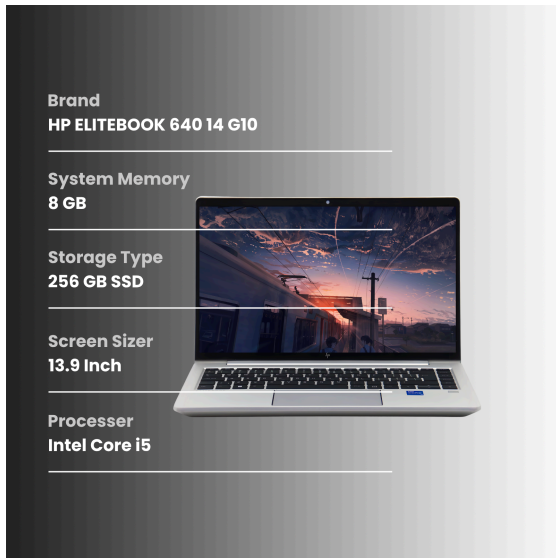

218211001266

This report aims to provide an assessment of a used laptop. The purpose is to evaluate the condition of the device and provide potential buyers with detailed information regarding any cosmetic imperfections.

KEY HIGHLIGHTS

General Assessment

The ELITEBOOK 640 G10 laptop has been carefully inspected to assess its condition accurately, while the device is generally in Good condition, we have identified some observations which are detailed below.