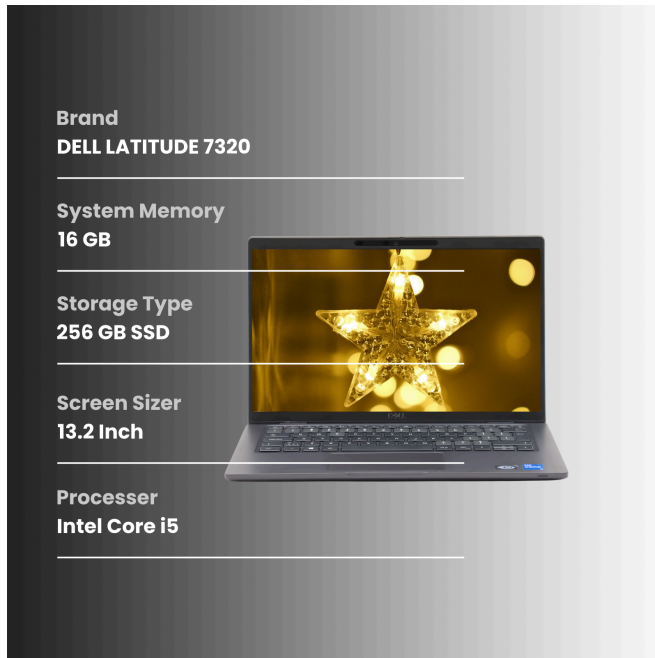

## General Assessment

The LATITUDE 7320 laptop has been carefully inspected to assess its condition accurately, while the device is generally in Good condition, we have identified some observations which are detailed below.