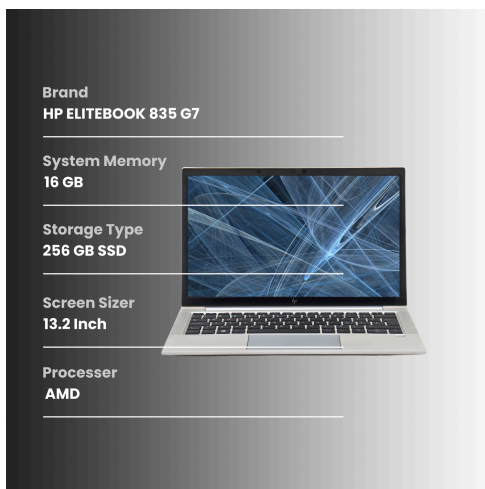

KEY HIGHLIGHTS

General Assessment

The ELITEBOOK 835 G7 laptop has been carefully inspected to assess its condition accurately, while the device is generally in Good condition, we have identified some observations which are detailed below.