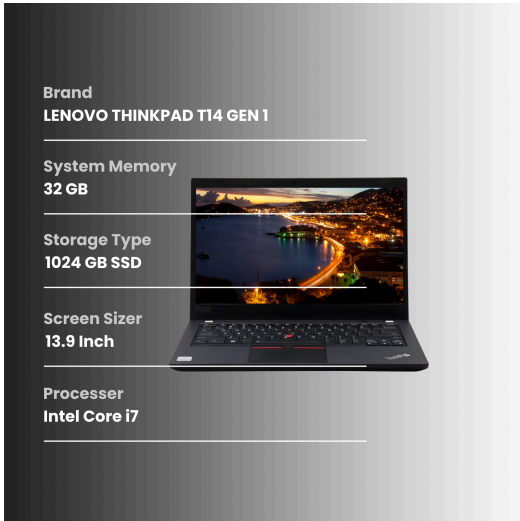

218211000441

This report aims to provide an assessment of a used laptop. The purpose is to evaluate the condition of the device and provide potential buyers with detailed information regarding any cosmetic imperfections.

KEY HIGHLIGHTS

General Assessment

The THINKPAD T14 GEN 1 laptop has been carefully inspected to assess its condition accurately, while the device is generally in Good condition, we have identified some observations which are detailed below.