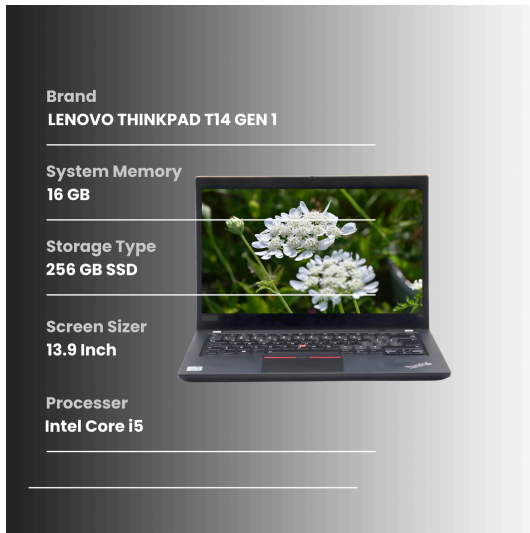

218211000180

This report aims to provide an assessment of a used laptop. The purpose is to evaluate the condition of the device and provide potential buyers with detailed information regarding any cosmetic imperfections.

KEY HIGHLIGHTS

General Assessment

The THINKPAD T14 GEN 1 laptop has been carefully inspected to assess its condition accurately, while the device is generally in Good condition, we have identified some observations which are detailed below.