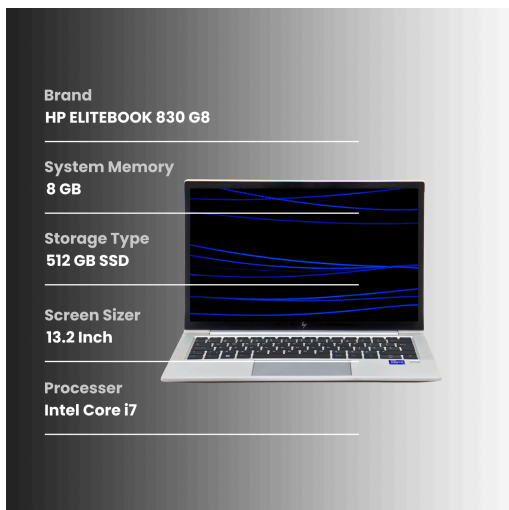

This report aims to provide an assessment of a used laptop. The purpose is to evaluate the condition of the device and provide potential buyers with detailed information regarding any cosmetic imperfections.

KEY HIGHLIGHTS

General Assessment

The ELITEBOOK 830 G8 laptop has been carefully inspected to assess its condition accurately, while the device is generally in Good condition, we have identified some observations which are detailed below.