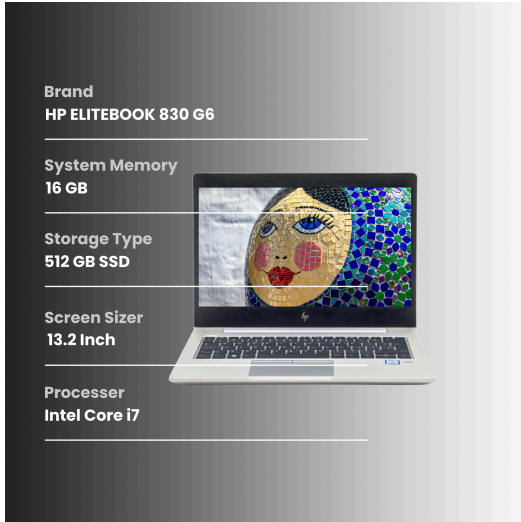

217969001261

This report aims to provide an assessment of a used laptop. The purpose is to evaluate the condition of the device and provide potential buyers with detailed information regarding any cosmetic imperfections.

KEY HIGHLIGHTS

General Assessment

The ELITEBOOK 830 G6 laptop has been carefully inspected to assess its condition accurately, while the device is generally in Good condition, we have identified some observations which are detailed below.