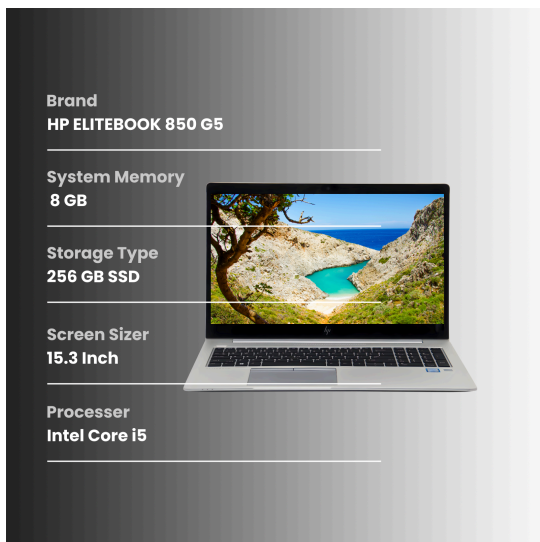

This report aims to provide an assessment of a used laptop. The purpose is to evaluate the condition of the device and provide potential buyers with detailed information regarding any cosmetic imperfections.

KEY HIGHLIGHTS

General Assessment

The ELITEBOOK 850 G5 laptop has been carefully inspected to assess its condition accurately, while the device is generally in Good condition, we have identified some observations which are detailed below.