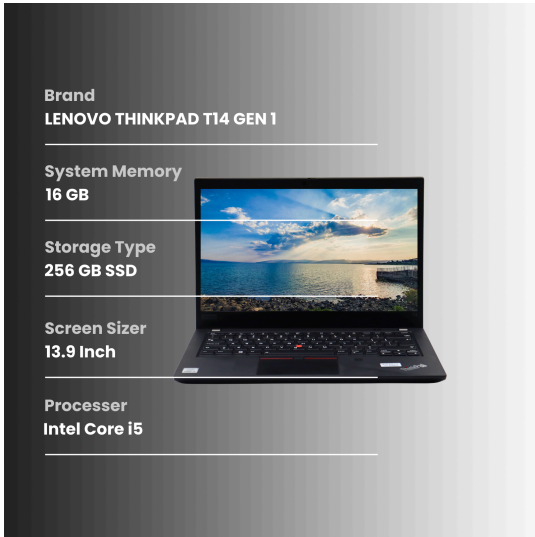

This report aims to provide an assessment of a used laptop. The purpose is to evaluate the condition of the device and provide potential buyers with detailed information regarding any cosmetic imperfections.

KEY HIGHLIGHTS

General Assessment

The THINKPAD T14 GEN 1 laptop has been carefully inspected to assess its condition accurately, while the device is generally in Good condition, we have identified some observations which are detailed below.