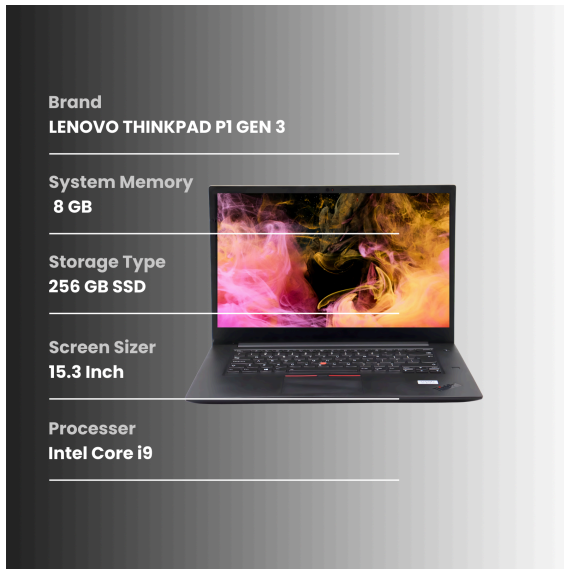

217679000558

This report aims to provide an assessment of a used laptop. The purpose is to evaluate the condition of the device and provide potential buyers with detailed information regarding any cosmetic imperfections.

KEY HIGHLIGHTS

General Assessment

The THINKPAD P1 GEN 3 laptop has been carefully inspected to assess its condition accurately, while the device is generally in Good condition, we have identified some observations which are detailed below.