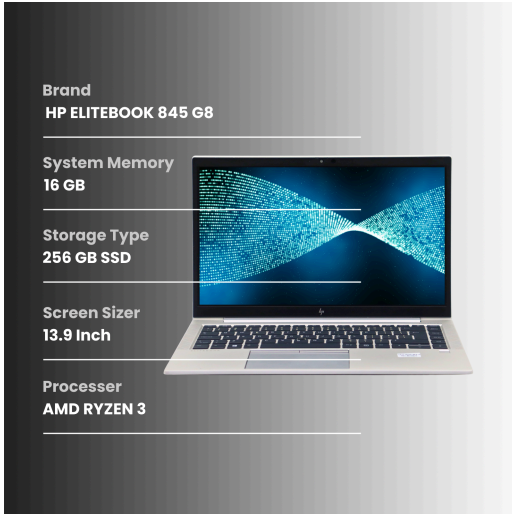

217679000300

This report aims to provide an assessment of a used laptop. The purpose is to evaluate the condition of the device and provide potential buyers with detailed information regarding any cosmetic imperfections.

KEY HIGHLIGHTS

General Assessment

The ELITEBOOK 845 G8 laptop has been carefully inspected to assess its condition accurately, while the device is generally in Good condition, we have identified some observations which are detailed below.