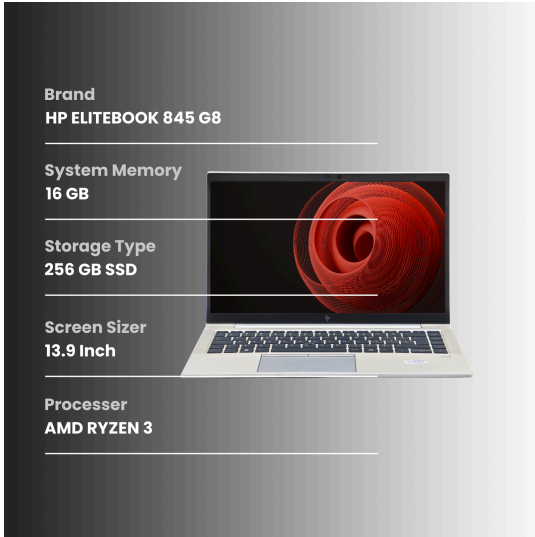

217679000297

This report aims to provide an assessment of a used laptop. The purpose is to evaluate the condition of the device and provide potential buyers with detailed information regarding any cosmetic imperfections.

KEY HIGHLIGHTS

General Assessment

The ELITEBOOK 845 G8 laptop has been carefully inspected to assess its condition accurately, while the device is generally in Good condition, we have identified some observations which are detailed below.