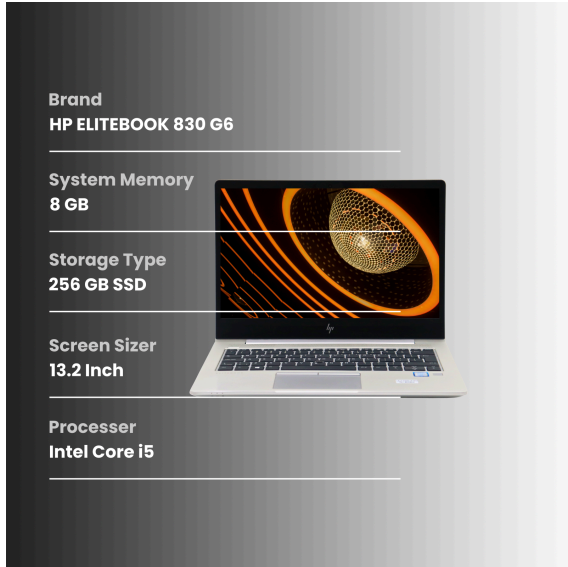

217679000250

This report aims to provide an assessment of a used laptop. The purpose is to evaluate the condition of the device and provide potential buyers with detailed information regarding any cosmetic imperfections.

KEY HIGHLIGHTS

General Assessment

The ELITEBOOK 830 G6 laptop has been carefully inspected to assess its condition accurately, while the device is generally in Good condition, we have identified some observations which are detailed below.