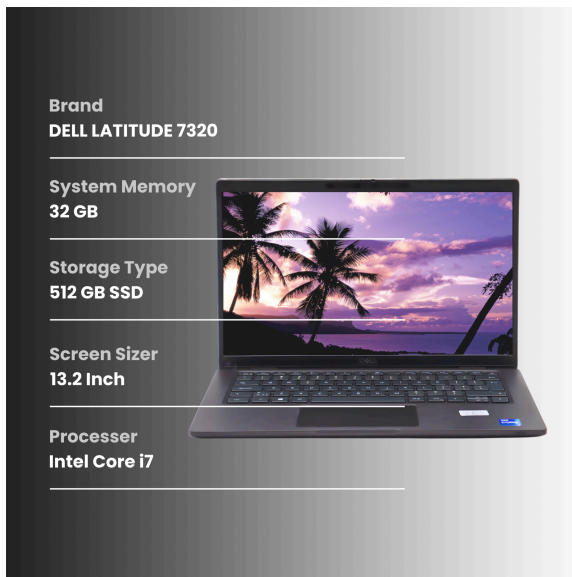

217679000174

This report aims to provide an assessment of a used laptop. The purpose is to evaluate the condition of the device and provide potential buyers with detailed information regarding any cosmetic imperfections.

KEY HIGHLIGHTS

General Assessment

The LATITUDE 7320 laptop has been carefully inspected to assess its condition accurately, while the device is generally in Good condition, we have identified some observations which are detailed below.