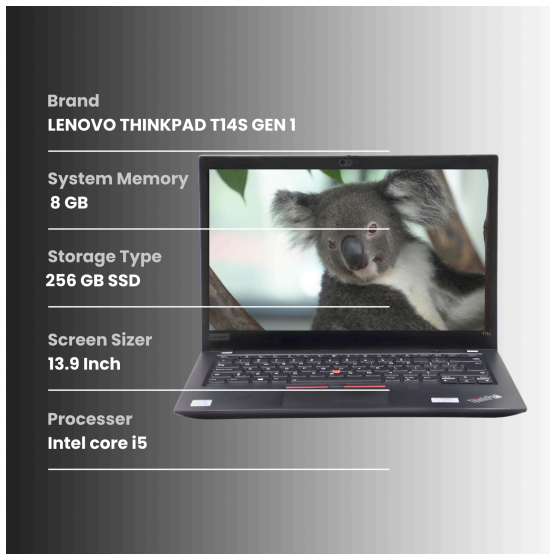

217544000122

This report aims to provide an assessment of a used laptop. The purpose is to evaluate the condition of the device and provide potential buyers with detailed information regarding any cosmetic imperfections.

KEY HIGHLIGHTS

General Assessment

The THINKPAD T14S GEN 1 laptop has been carefully inspected to assess its condition accurately, while the device is generally in Good condition, we have identified some observations which are detailed below.