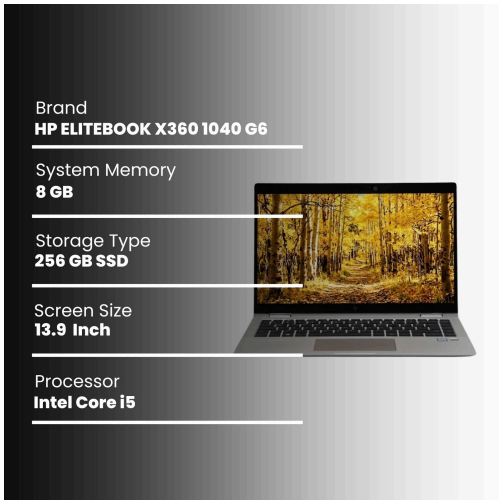

217310000788

This report aims to provide an assessment of a used laptop. The purpose is to evaluate the condition of the device and provide potential buyers with detailed information regarding any cosmetic imperfections.

## General Assessment

The ELITEBOOK X360 1040 G6 laptop has been carefully inspected to assess its condition accurately, while the device is generally in Good condition, we have identified some observations which are detailed below.