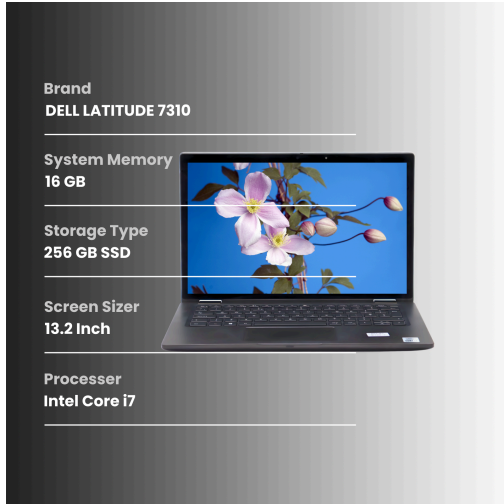

## General Assessment

The LATITUDE 7310 laptop has been carefully inspected to assess its condition accurately, while the device is generally in Good condition, we have identified some observations which are detailed below.