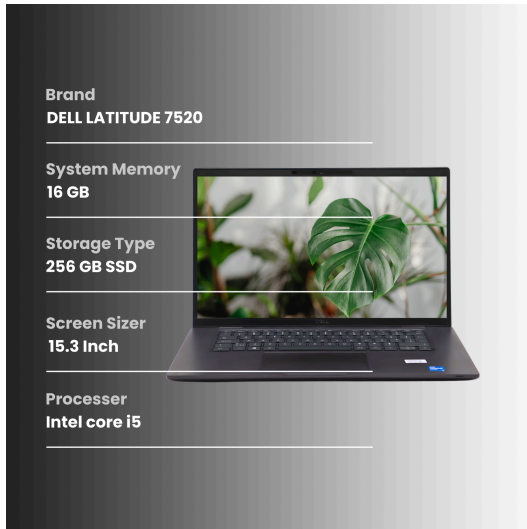

216711000864

This report aims to provide an assessment of a used laptop. The purpose is to evaluate the condition of the device and provide potential buyers with detailed information regarding any cosmetic imperfections.

KEY HIGHLIGHTS

General Assessment

The LATITUDE 7520 laptop has been carefully inspected to assess its condition accurately, while the device is generally in Good condition, we have identified some observations which are detailed below.