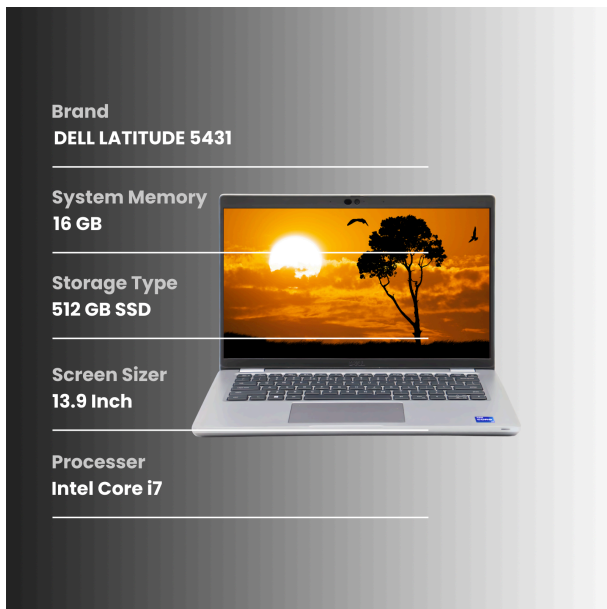

KEY HIGHLIGHTS

General Assessment

The LATITUDE 5431 laptop has been carefully inspected to assess its condition accurately, while the device is generally in Good condition, we have identified some observations which are detailed below.