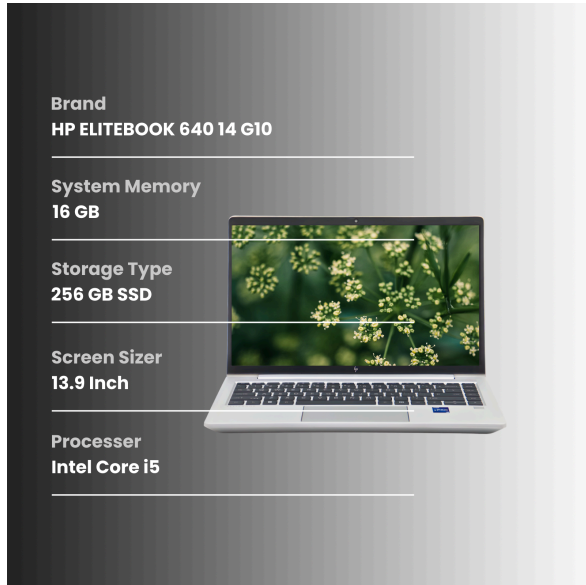

KEY HIGHLIGHTS

General Assessment

The ELITEBOOK 640 G10 laptop has been carefully inspected to assess its condition accurately, while the device is generally in Good condition, we have identified some observations which are detailed below.