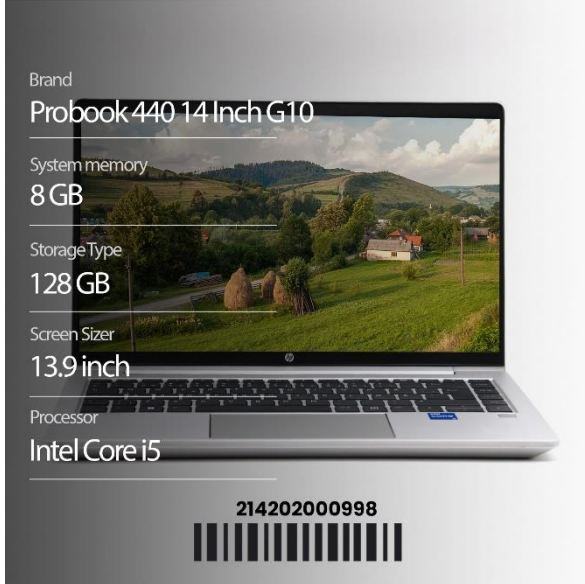

214202000998

This report aims to provide an assessment of a used laptop. The purpose is to evaluate the condition of the device and provide potential buyers with detailed information regarding any cosmetic imperfections.

KEY HIGHLIGHTS

GENERAL EVALUATION

The PROBOOK 440 G10 laptop has been carefully inspected to assess its condition accurately, while the device is generally in excellent condition we have identified some observations which are detailed below.

EXTERIOR EXAMINATION

The top cover exhibits no scratches & the sides of the palm rest are also clean. However keyboard is a bit teared. Furthermore, the bottom panel remains clean and devoid of any scratches or marks, indicating minimal use or careful maintenance. Overall, the rest of the device's exterior remains in excellent condition.

INTERNAL ASSESSMENT

The internal components of the laptop are in excellent condition. The keyboard functions perfectly, with all keys intact and showing no signs of wear. Similarly, the touchpad operates smoothly and is free from any signs of wear or damage. The screen is immaculate, devoid of any scratches, smudges, or blemishes, ensuring a clear and crisp display.

All ports and connectors have been thoroughly inspected and are in optimal working condition, guaranteeing reliable connectivity. The **battery's health 98%** is also robust, maintaining its capacity effectively for prolonged usage.

CONCLUSION

The PROBOOK 440 G10 laptop is in excellent overall condition. Despite these minor imperfections, the device remains fully functional and ready for use.

RECOMENDATIONS

We recommend the PROBOOK 440 G10 laptop for individuals who prioritize performance over minor cosmetic blemishes. With its robust specifications and reliable performance, this laptop offers exceptional value for users needing a powerful computing solution.

DISCLAIMER

This inspection report is based on a comprehensive visual examination conducted by our certified technicians. While every effort has been made to provide an accurate assessment, individual perspectives can vary. Hence prospective buyers are encouraged to conduct their own inspection or request additional information to ensure complete satisfaction with their purchase decision.