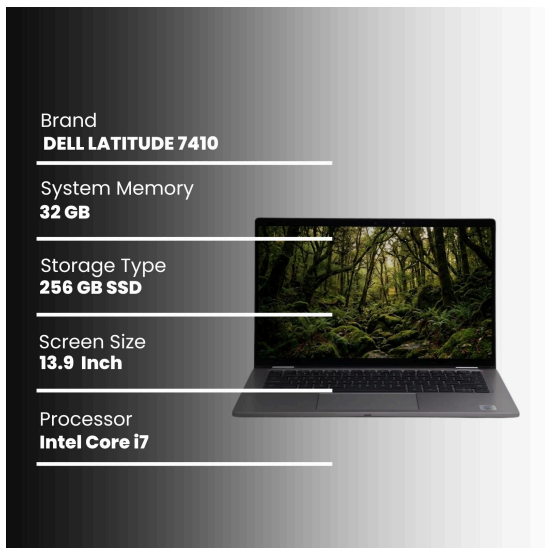

## General Assessment

The LATITUDE 7410 laptop has been carefully inspected to assess its condition accurately, while the device is generally in Good condition, we have identified some observations which are detailed below.

## Noted Observations

The laptop is in excellent condition. The top cover is clean with no scratches, the palm rest and sides are neat, and the bottom panel has no major marks. Overall, it has been well cared for and looks great.