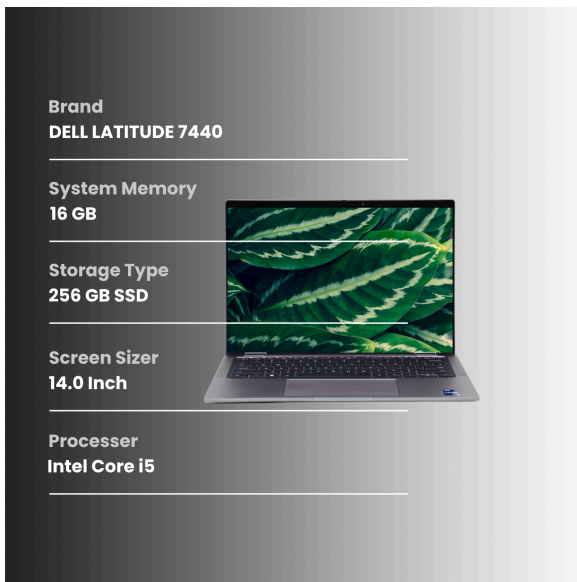

104806919478

This report aims to provide an assessment of a used laptop. The purpose is to evaluate the condition of the device and provide potential buyers with detailed information regarding any cosmetic imperfections.

KEY HIGHLIGHTS

General Assessment

The LATITUDE 7440 laptop has been carefully inspected to assess its condition accurately, while the device is generally in Good condition, we have identified some observations which are detailed below.