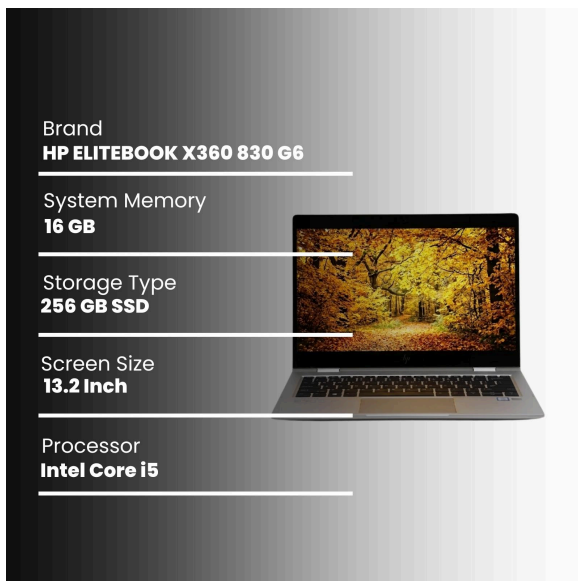

104806919336

This report aims to provide an assessment of a used laptop. The purpose is to evaluate the condition of the device and provide potential buyers with detailed information regarding any cosmetic imperfections.

KEY HIGHLIGHTS

General Assessment

The ELITEBOOK X360 830 G6 laptop has been carefully inspected to assess its condition accurately, while the device is generally in Good condition, we have identified some observations which are detailed below.

Noted Observations

The top cover has no scratches, and the sides of the palm rest are clean. The bottom panel is free of marks, indicating careful use. Overall, the exterior is in excellent condition.

BATTERY HEALTH

The **battery's health 80%** is also robust, maintaining its capacity effectively for prolonged usage.

DISCLAIMER

This inspection report is based on a comprehensive visual examination conducted by our certified technicians. While every effort has been made to provide an accurate assessment, individual perspectives can vary. Hence prospective buyers are encouraged to conduct their own inspection or request additional information to ensure complete satisfaction with their purchase decision.