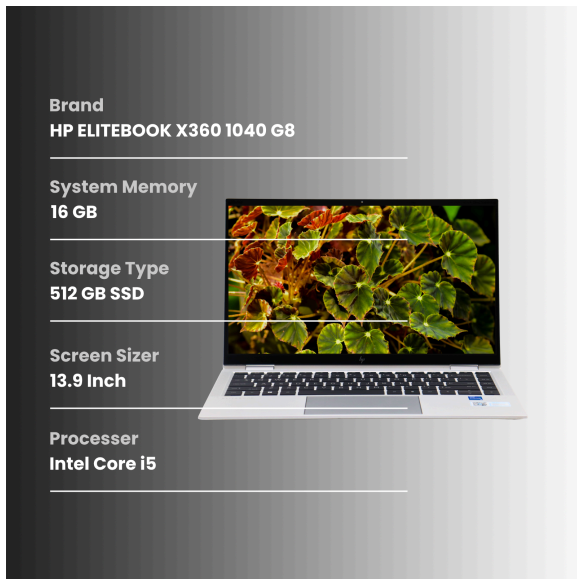

104796918578

This report aims to provide an assessment of a used laptop. The purpose is to evaluate the condition of the device and provide potential buyers with detailed information regarding any cosmetic imperfections.

KEY HIGHLIGHTS

General Assessment

The ELITEBOOK X360 1040 G8 laptop has been carefully inspected to assess its condition accurately, while the device is generally in Good condition, we have identified some observations which are detailed below.