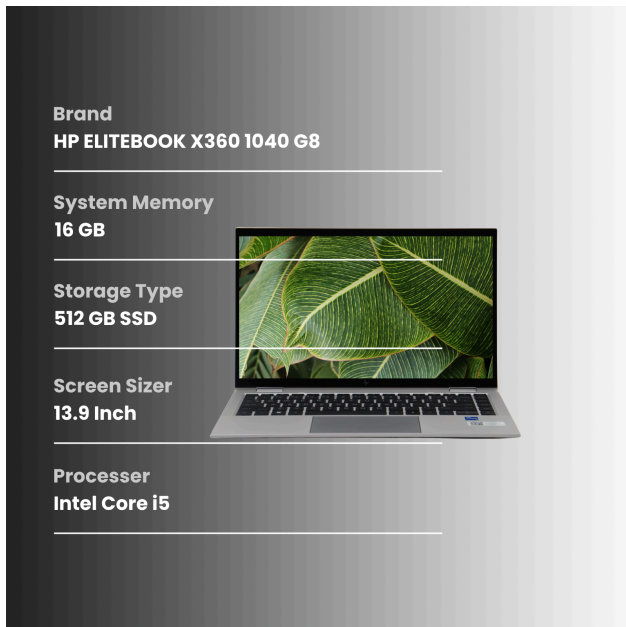

KEY HIGHLIGHTS

General Assessment

The ELITEBOOK X360 1040 G8 laptop has been carefully inspected to assess its condition accurately, while the device is generally in Good condition, we have identified some observations which are detailed below.