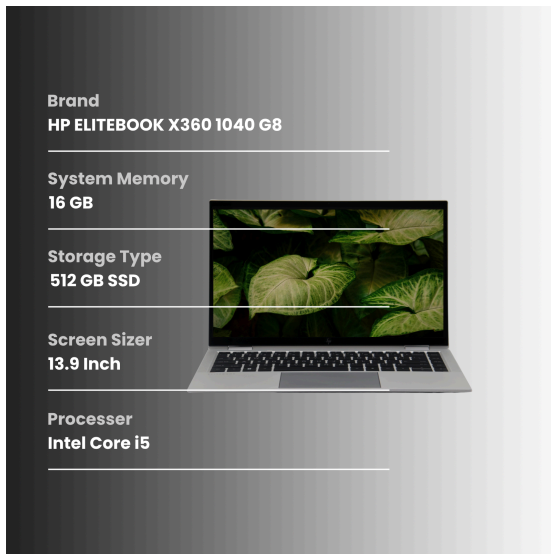

104796918473

This report aims to provide an assessment of a used laptop. The purpose is to evaluate the condition of the device and provide potential buyers with detailed information regarding any cosmetic imperfections.

## General Assessment

The ELITEBOOK X360 1040 G8 laptop has been carefully inspected to assess its condition accurately, while the device is generally in Good condition, we have identified some observations which are detailed below.