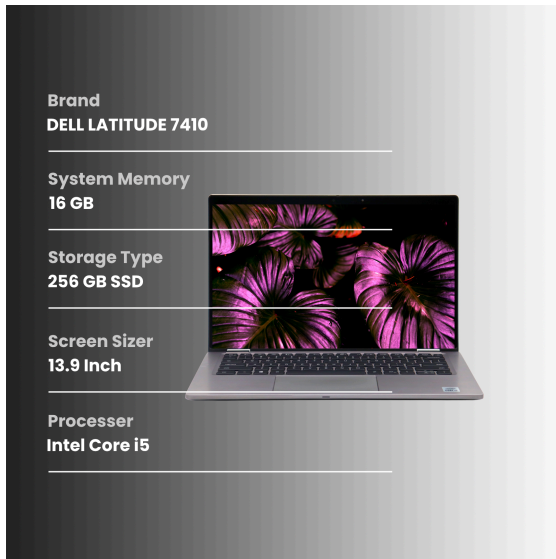

KEY HIGHLIGHTS

General Assessment

The LATITUDE 7410 laptop has been carefully inspected to assess its condition accurately, while the device is generally in Good condition, we have identified some observations which are detailed below.