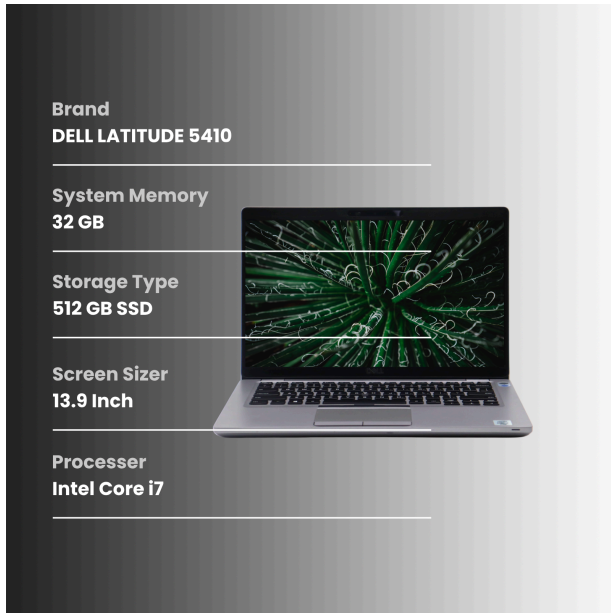

KEY HIGHLIGHTS

General Assessment

The LATITUDE 5410 laptop has been carefully inspected to assess its condition accurately, while the device is generally in Good condition, we have identified some observations which are detailed below.