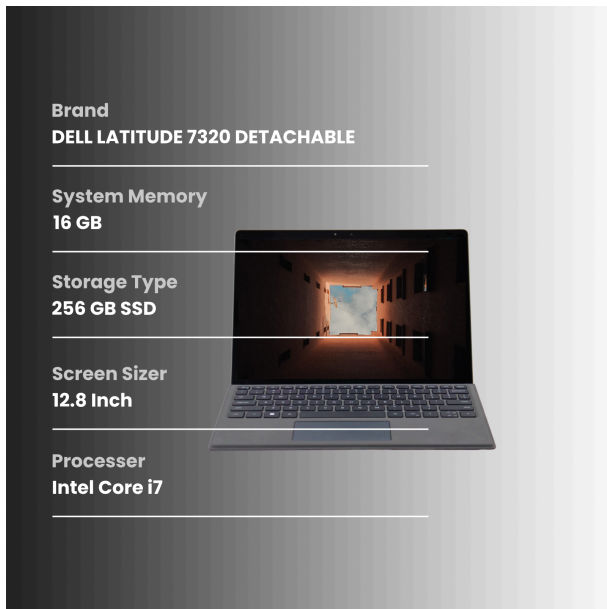

## General Assessment

The LATITUDE 7320 DETACHABLE laptop has been carefully inspected to assess its condition accurately, while the device is generally in Good condition, we have identified some observations which are detailed below.