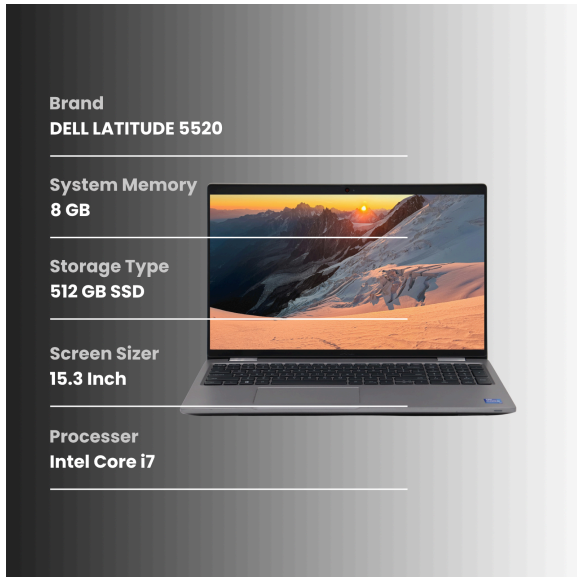

KEY HIGHLIGHTS

General Assessment

The LATITUDE 5520 laptop has been carefully inspected to assess its condition accurately, while the device is generally in Good condition, we have identified some observations which are detailed below.