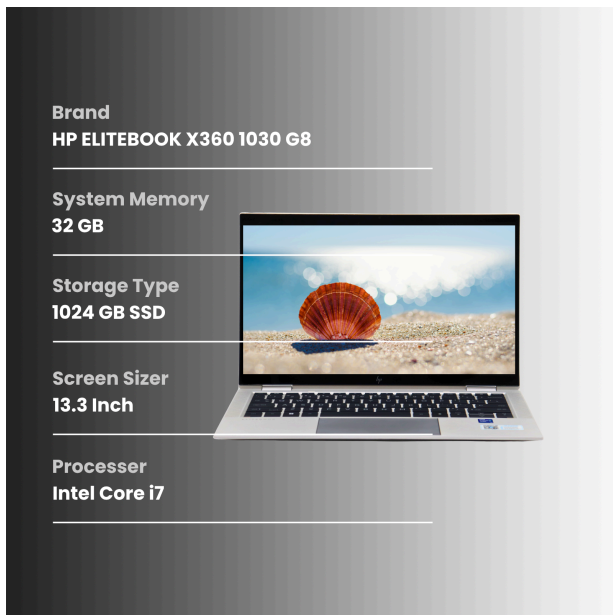

104792919021

This report aims to provide an assessment of a used laptop. The purpose is to evaluate the condition of the device and provide potential buyers with detailed information regarding any cosmetic imperfections.

## General Assessment

The ELITEBOOK X360 1030 G8 laptop has been carefully inspected to assess its condition accurately, while the device is generally in Good condition, we have identified some observations which are detailed below.