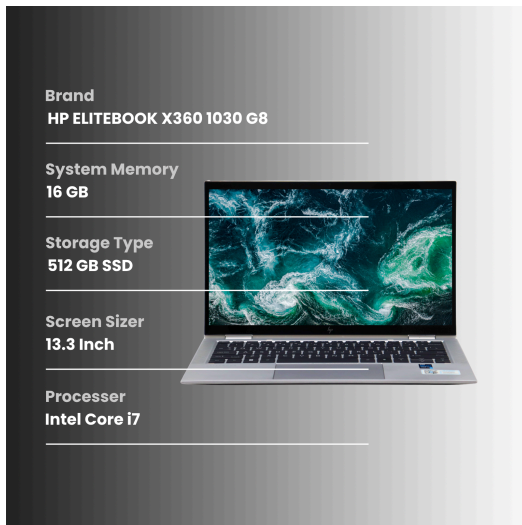

104792919017

This report aims to provide an assessment of a used laptop. The purpose is to evaluate the condition of the device and provide potential buyers with detailed information regarding any cosmetic imperfections.

KEY HIGHLIGHTS

General Assessment

The ELITEBOOK X360 1030 G8 laptop has been carefully inspected to assess its condition accurately, while the device is generally in Good condition, we have identified some observations which are detailed below.