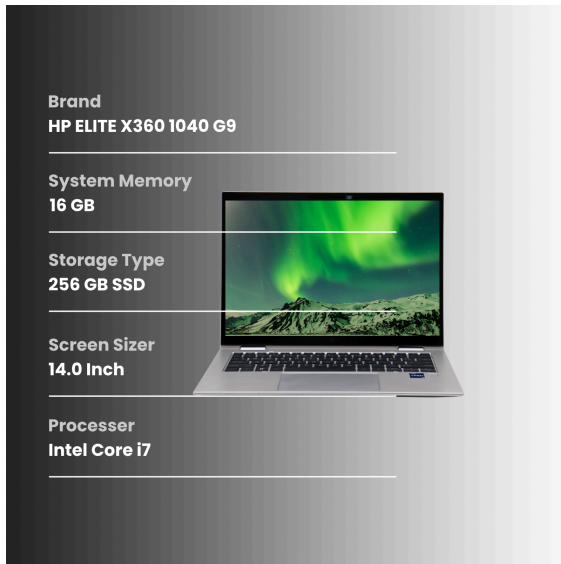

KEY HIGHLIGHTS

General Assessment

The ELITE X360 1040 G9 laptop has been carefully inspected to assess its condition accurately, while the device is generally in Good condition, we have identified some observations which are detailed below.