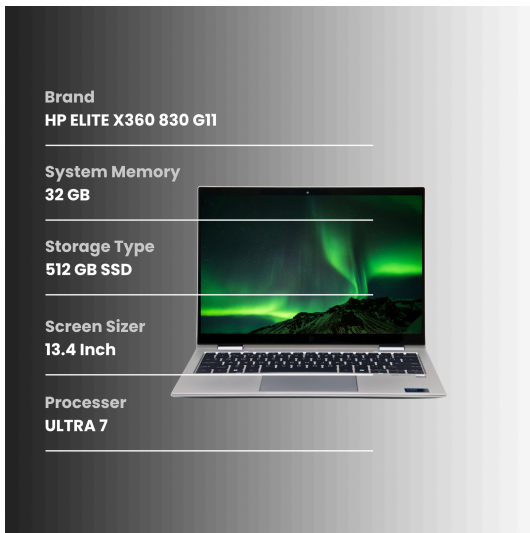

KEY HIGHLIGHTS

General Assessment

The ELITE X360 830 G11 laptop has been carefully inspected to assess its condition accurately, while the device is generally in Good condition, we have identified some observations which are detailed below.