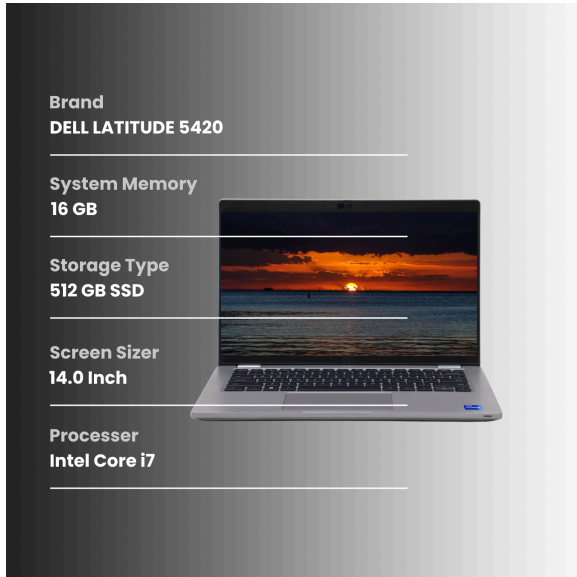

KEY HIGHLIGHTS

General Assessment

The LATITUDE 5420 laptop has been carefully inspected to assess its condition accurately, while the device is generally in Good condition, we have identified some observations which are detailed below.