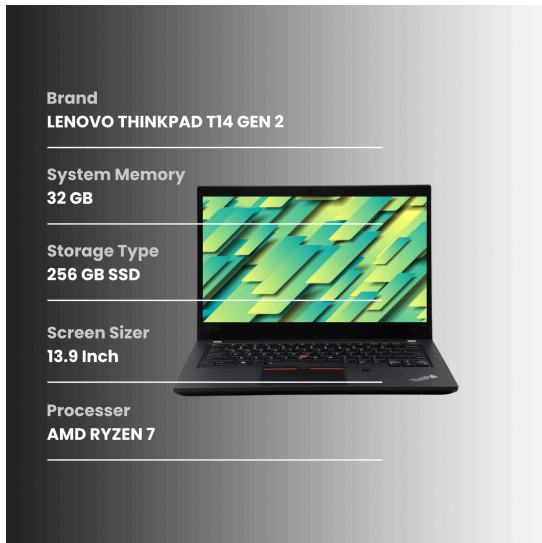

104784915924

This report aims to provide an assessment of a used laptop. The purpose is to evaluate the condition of the device and provide potential buyers with detailed information regarding any cosmetic imperfections.

KEY HIGHLIGHTS

General Assessment

The THINKPAD T14 GEN AMD RADEON(TM) GRAPHICS(1GB) laptop has been carefully inspected to assess its condition accurately, while the device is generally in Good condition, we have identified some observations which are detailed below.