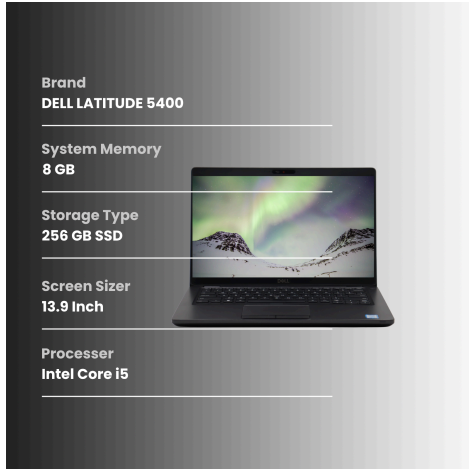

KEY HIGHLIGHTS

General Assessment

The LATITUDE 5400 laptop has been carefully inspected to assess its condition accurately, while the device is generally in Good condition, we have identified some observations which are detailed below.