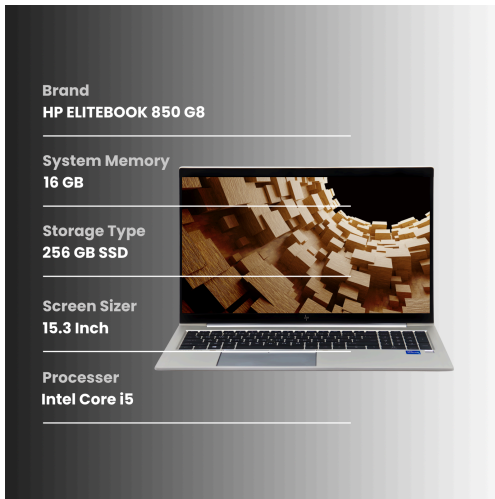

104655906047

This report aims to provide an assessment of a used laptop. The purpose is to evaluate the condition of the device and provide potential buyers with detailed information regarding any cosmetic imperfections.

KEY HIGHLIGHTS

General Assessment

The ELITEBOOK 850 G8 laptop has been carefully inspected to assess its condition accurately, while the device is generally in Good condition, we have identified some observations which are detailed below.