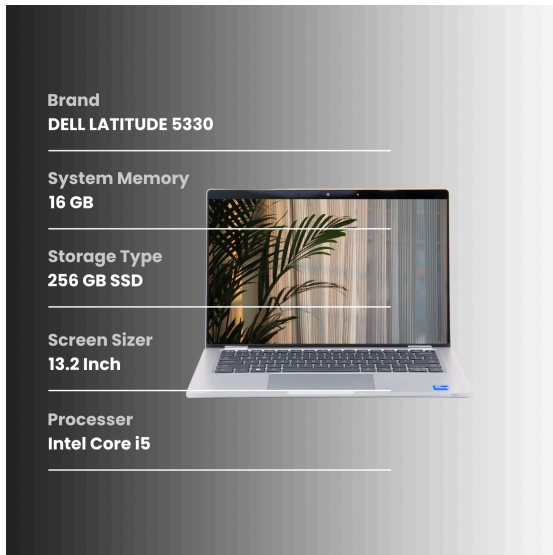

KEY HIGHLIGHTS

General Assessment

The LATITUDE 5330 laptop has been carefully inspected to assess its condition accurately, while the device is generally in Good condition, we have identified some observations which are detailed below.