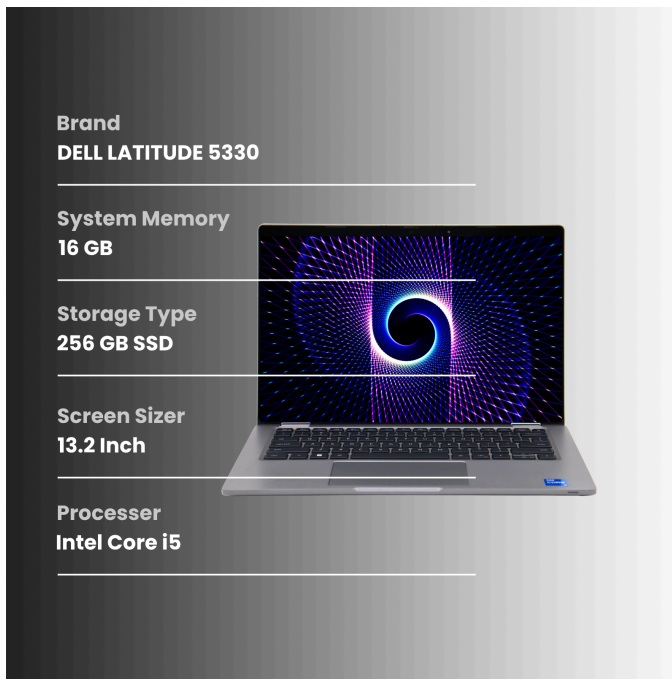

KEY HIGHLIGHTS

General Assessment

The LATITUDE 5330 laptop has been carefully inspected to assess its condition accurately, while the device is generally in Good condition, we have identified some observations which are detailed below.