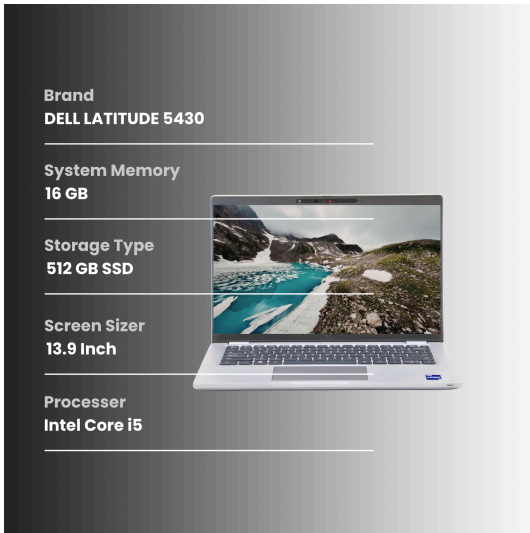

KEY HIGHLIGHTS

General Assessment

The LATITUDE 5430 laptop has been carefully inspected to assess its condition accurately, while the device is generally in Good condition, we have identified some observations which are detailed below.