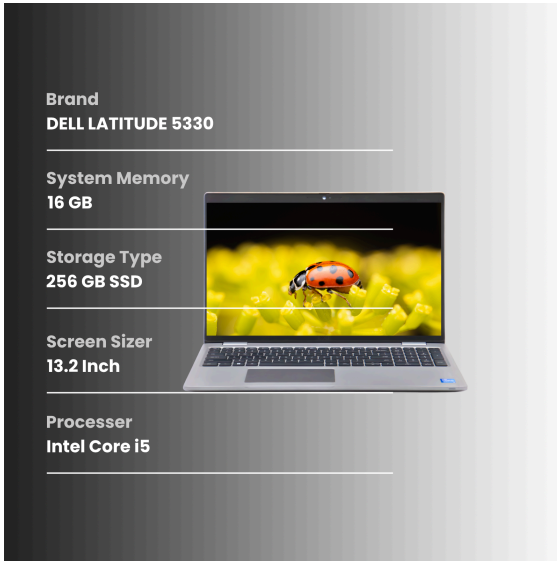

KEY HIGHLIGHTS

General Assessment

The LATITUDE 5530 laptop has been carefully inspected to assess its condition accurately, while the device is generally in Good condition, we have identified some observations which are detailed below.